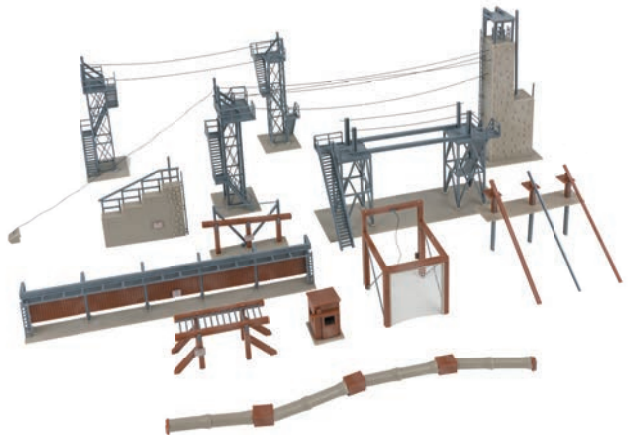

XX/21 Month of delivery